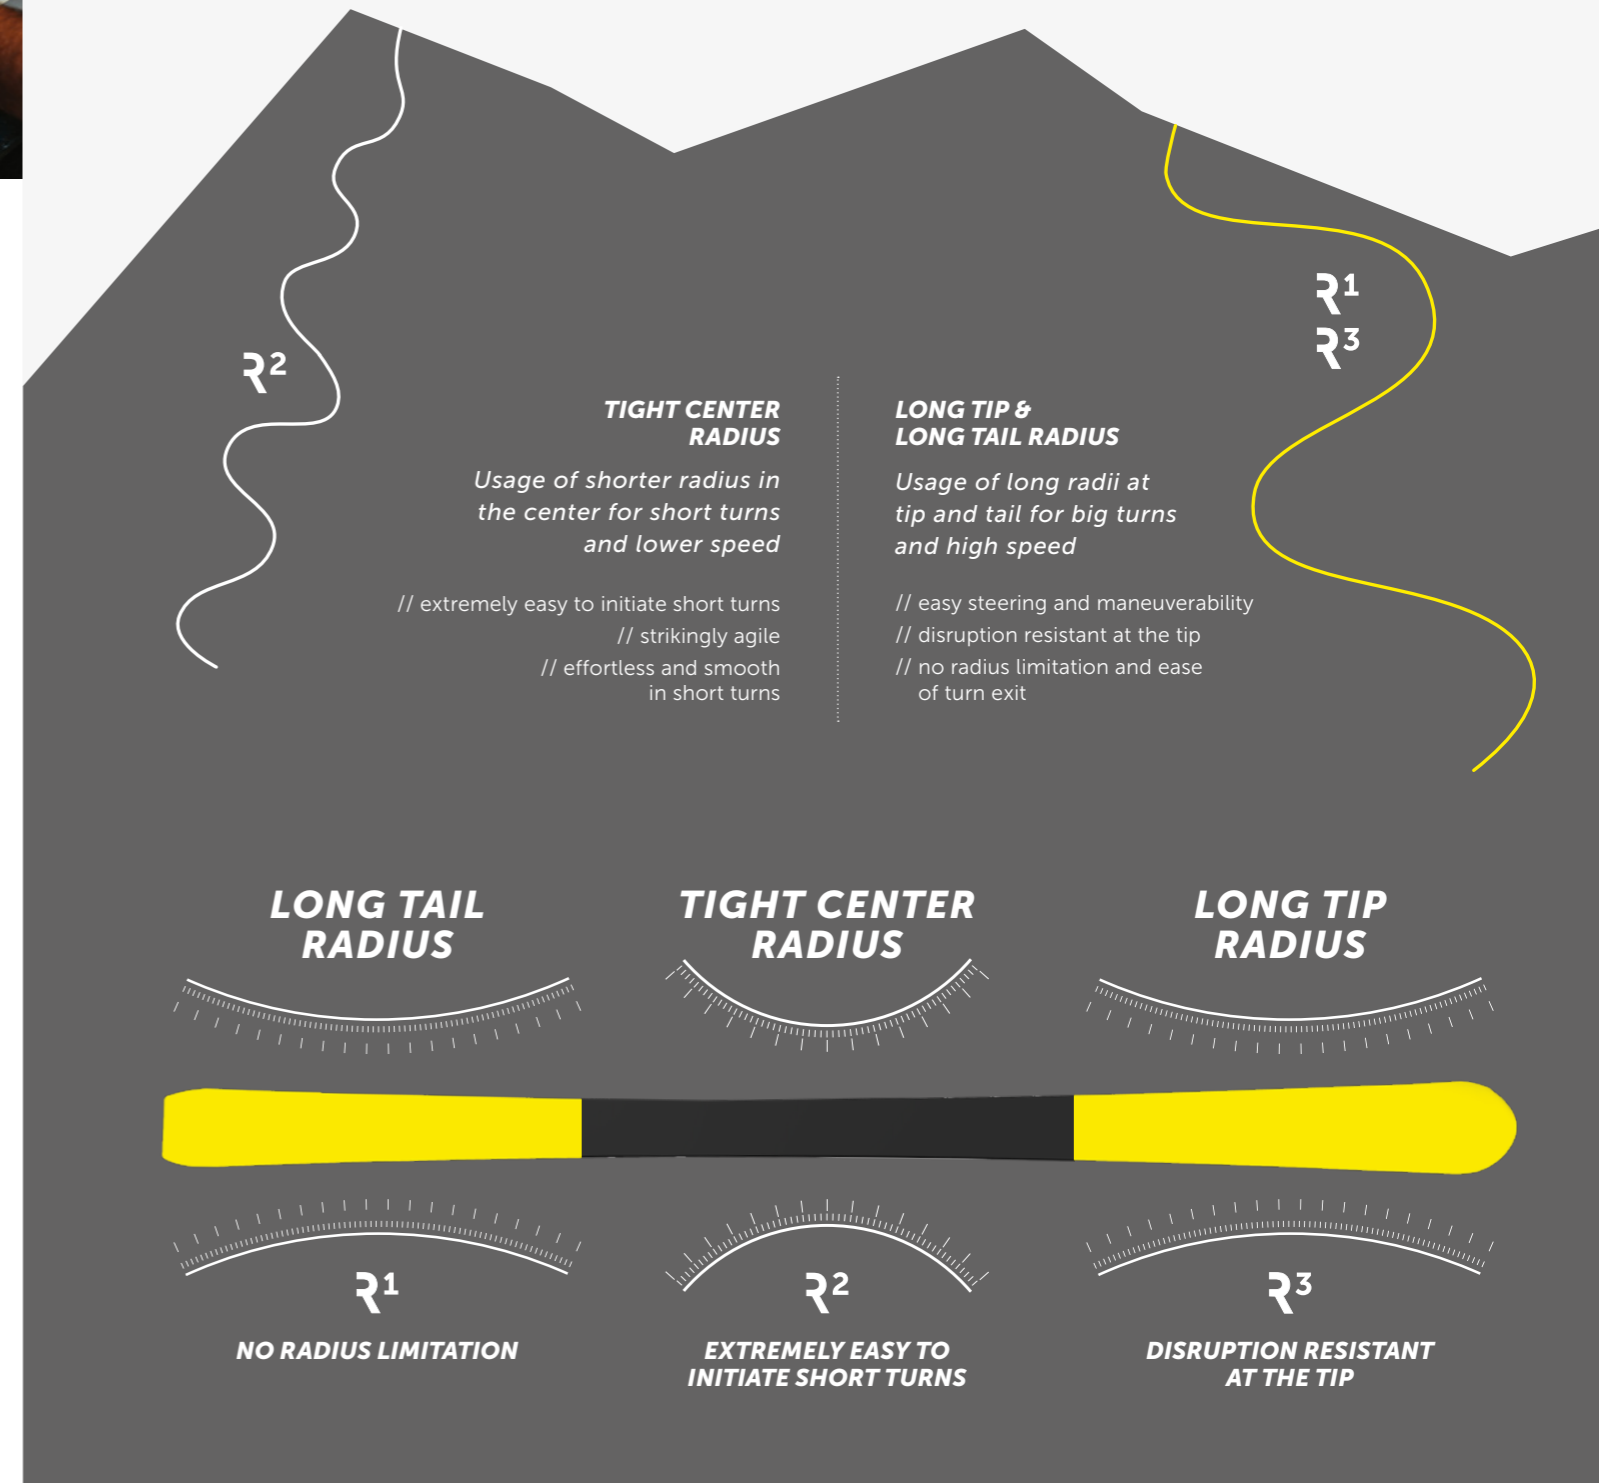

3D RADIUS SIDECUT

Three radii in one ski for maximum turning & speed versatility in all mountain skiing