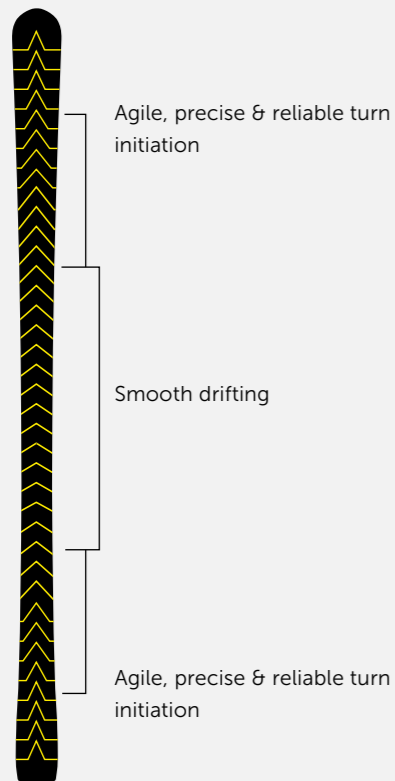

DEDICATED BASE STRUCTURES

Vökl invests millions in a new base structure machine. Why?

POLISHED SKI BASES ENHANCE ...

- ... greatest gliding characteristics
- ... optimal base treatment options
- ... long lasting effects

DEDICATED SKI BASE STRUCTURES HAVE A STRONG EFFECT ON ...

- ... agile, precise & reliable turn initiation
- ... tighter turns with less efforts
- ... smooth drifting

After one year of intense testing we defined the following dedicated base structure for the relevant target groups / areas of use:

ZEBRA STRUCTURE

on system / premounted skis with **narrower widths**

BRUSHED STRUCTURE

on flat skis with **wider widths**